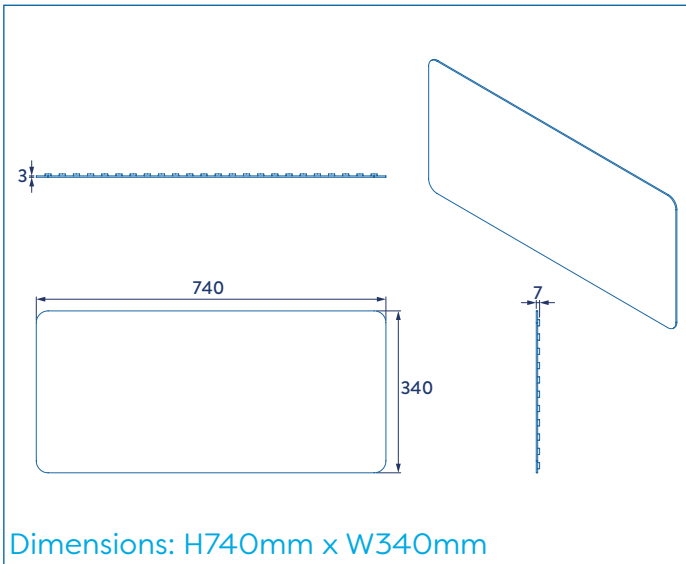

AG181424 BLUE RUBAGRIP BATH MAT

ILLUSTRATED

AG181424 Blue Rubagrip Bath Mat

CONFIGURATIONS

GUARANTEE

Consumer Statutory Rights Apply

MATERIAL

Rubber